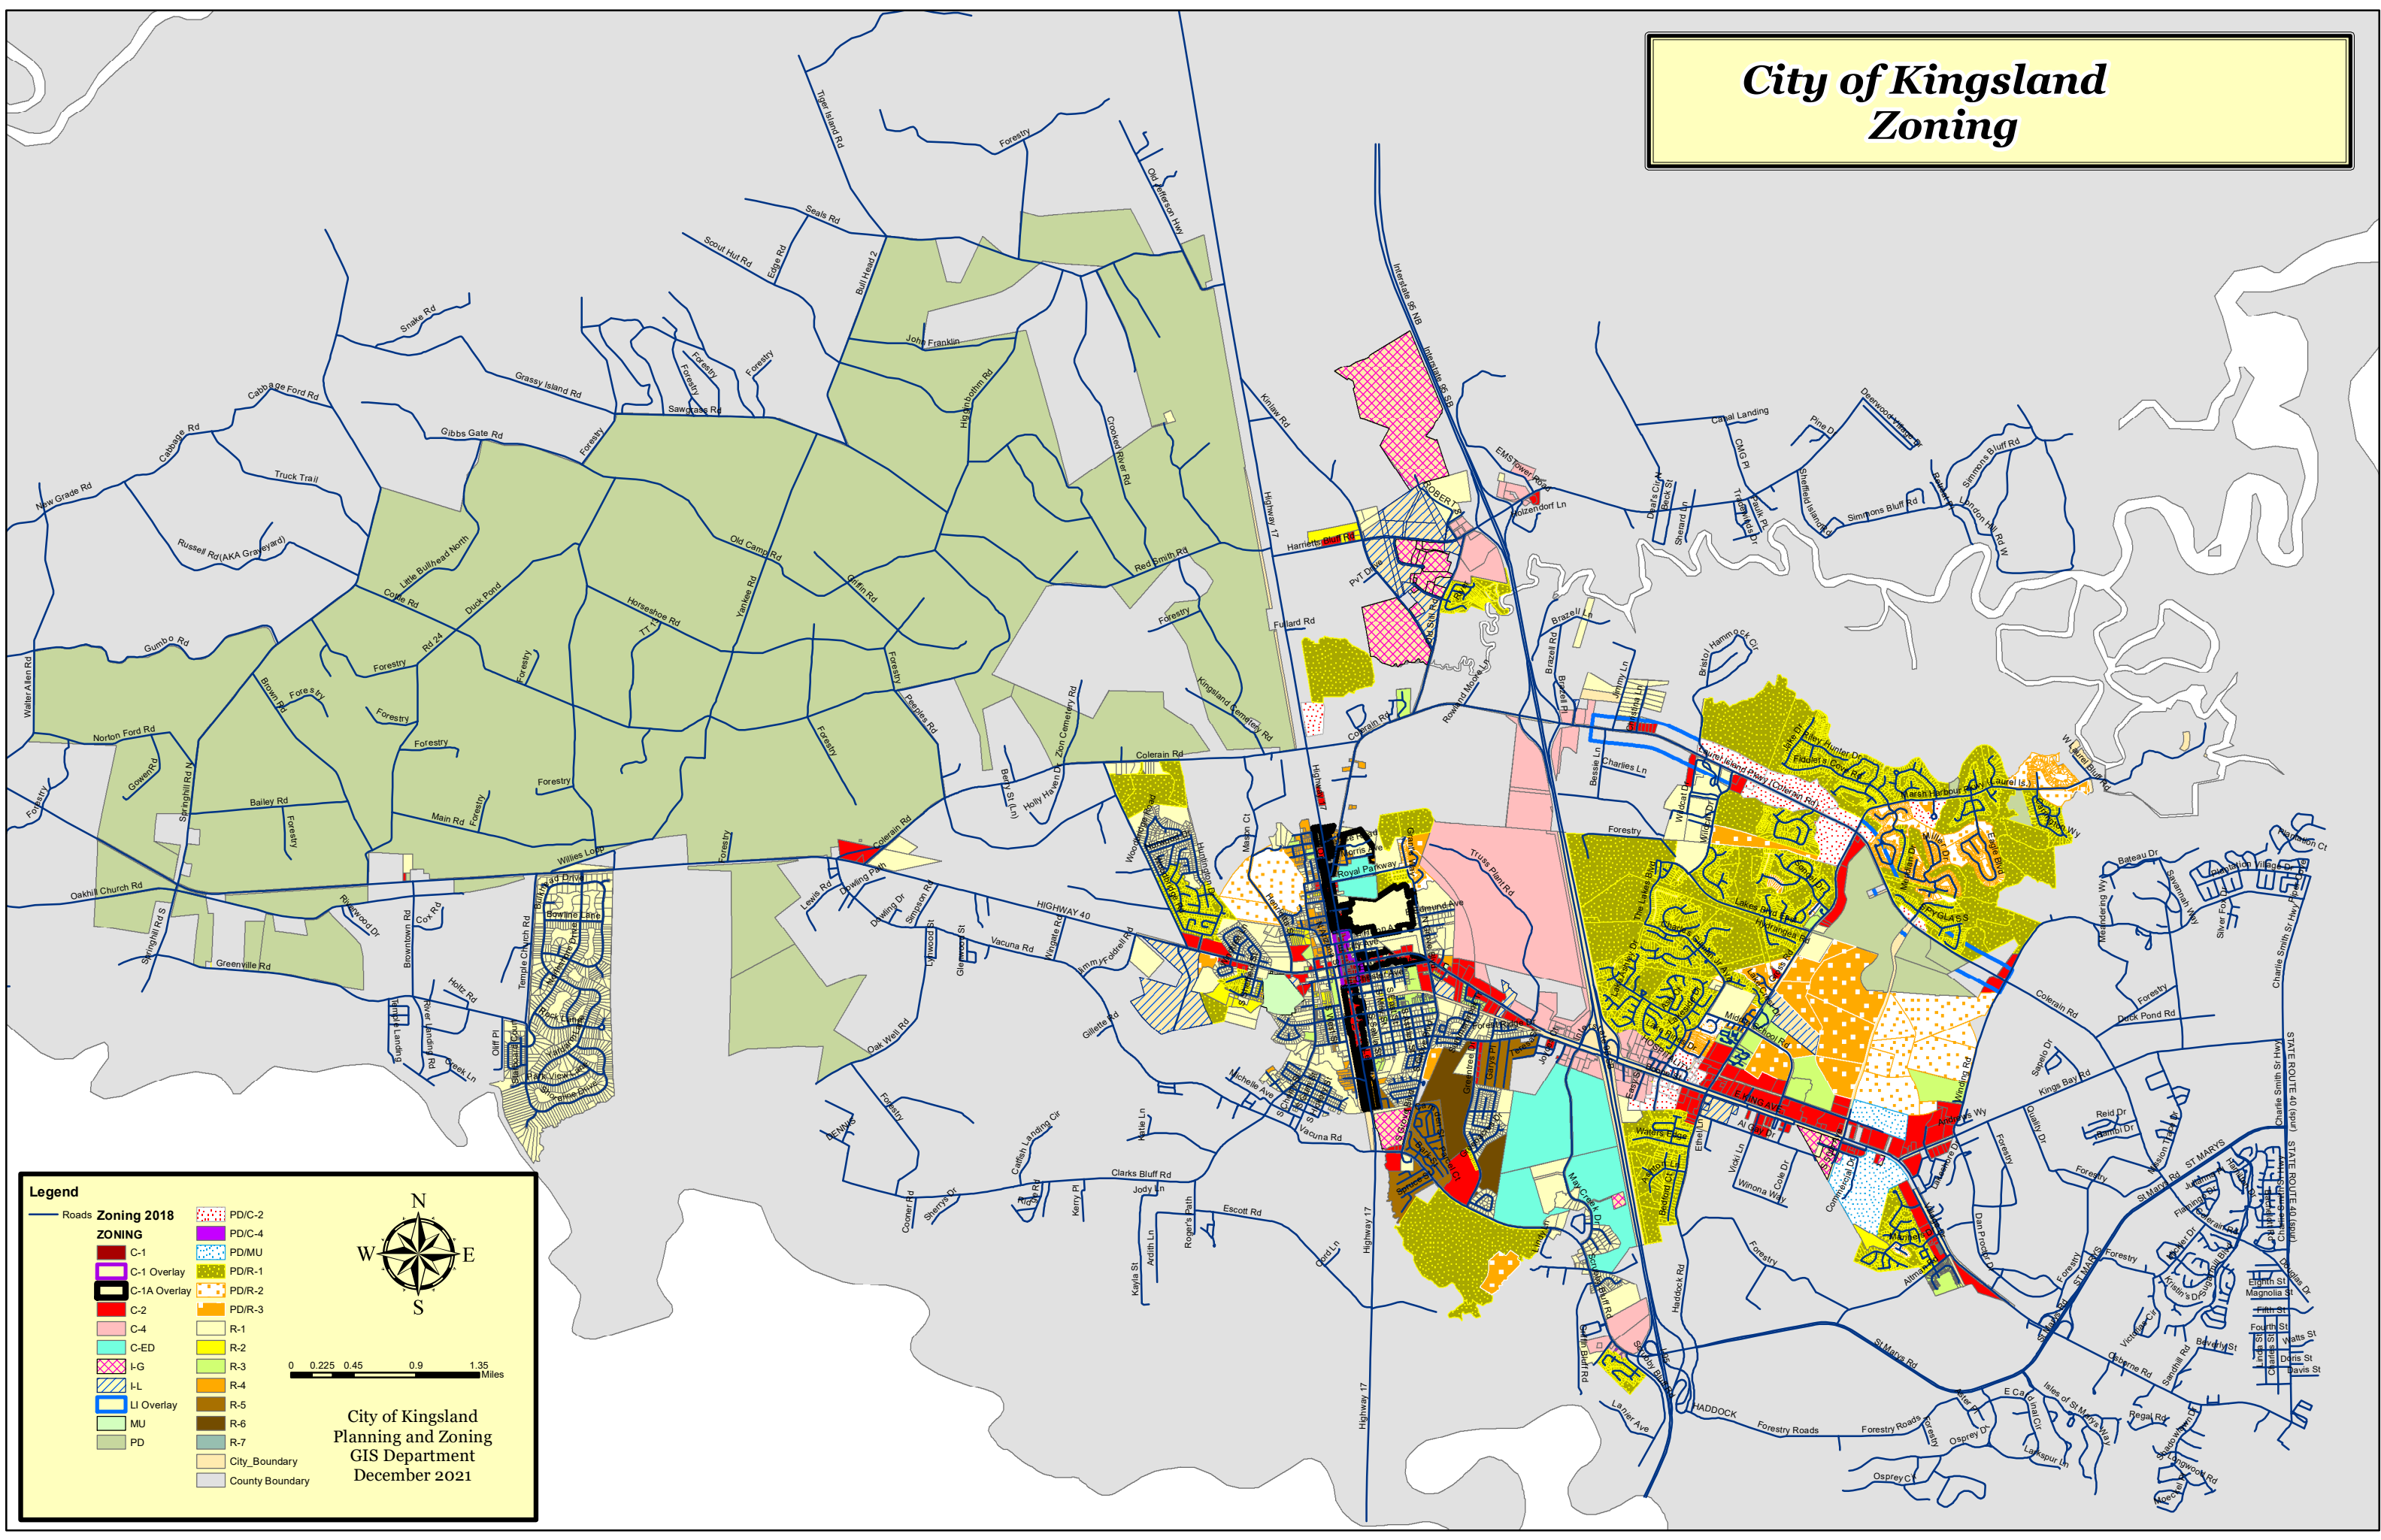

# City of Kingsland Zoning

**Legend**

— Roads

**Zoning 2018**

	C-1		PD/C-2
	C-1 Overlay		PD/C-4
	C-1A Overlay		PD/MU
	C-2		PD/R-1
	C-4		PD/R-2
	C-ED		PD/R-3
	I-G		R-1
	I-L		R-2
	LI Overlay		R-3
	MU		R-4
	PD		R-5
			R-6
			R-7
			City_Boundary
			County Boundary

0 0.225 0.45 0.9 1.35 Miles

City of Kingsland  
Planning and Zoning  
GIS Department  
December 2021